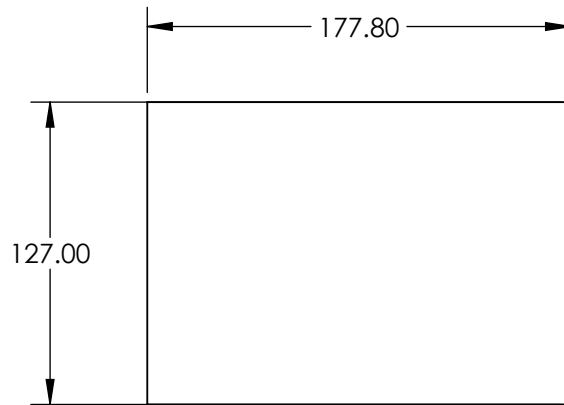

**FOR INFORMATION ONLY:
DO NOT MANUFACTURE
PARTS TO THIS DRAWING**

SPECIFICATIONS SUBJECT TO CHANGE WITHOUT NOTICE
DIMENSIONS ARE FOR REFERENCE ONLY

THIRD ANGLE PROJECTION 		TITLE	127 x 177.8mm, RED OPTICAL CAST PLASTIC FILTER	
ALL DIMS IN	mm	DWG NO	46622	SHEET 1 OF 1